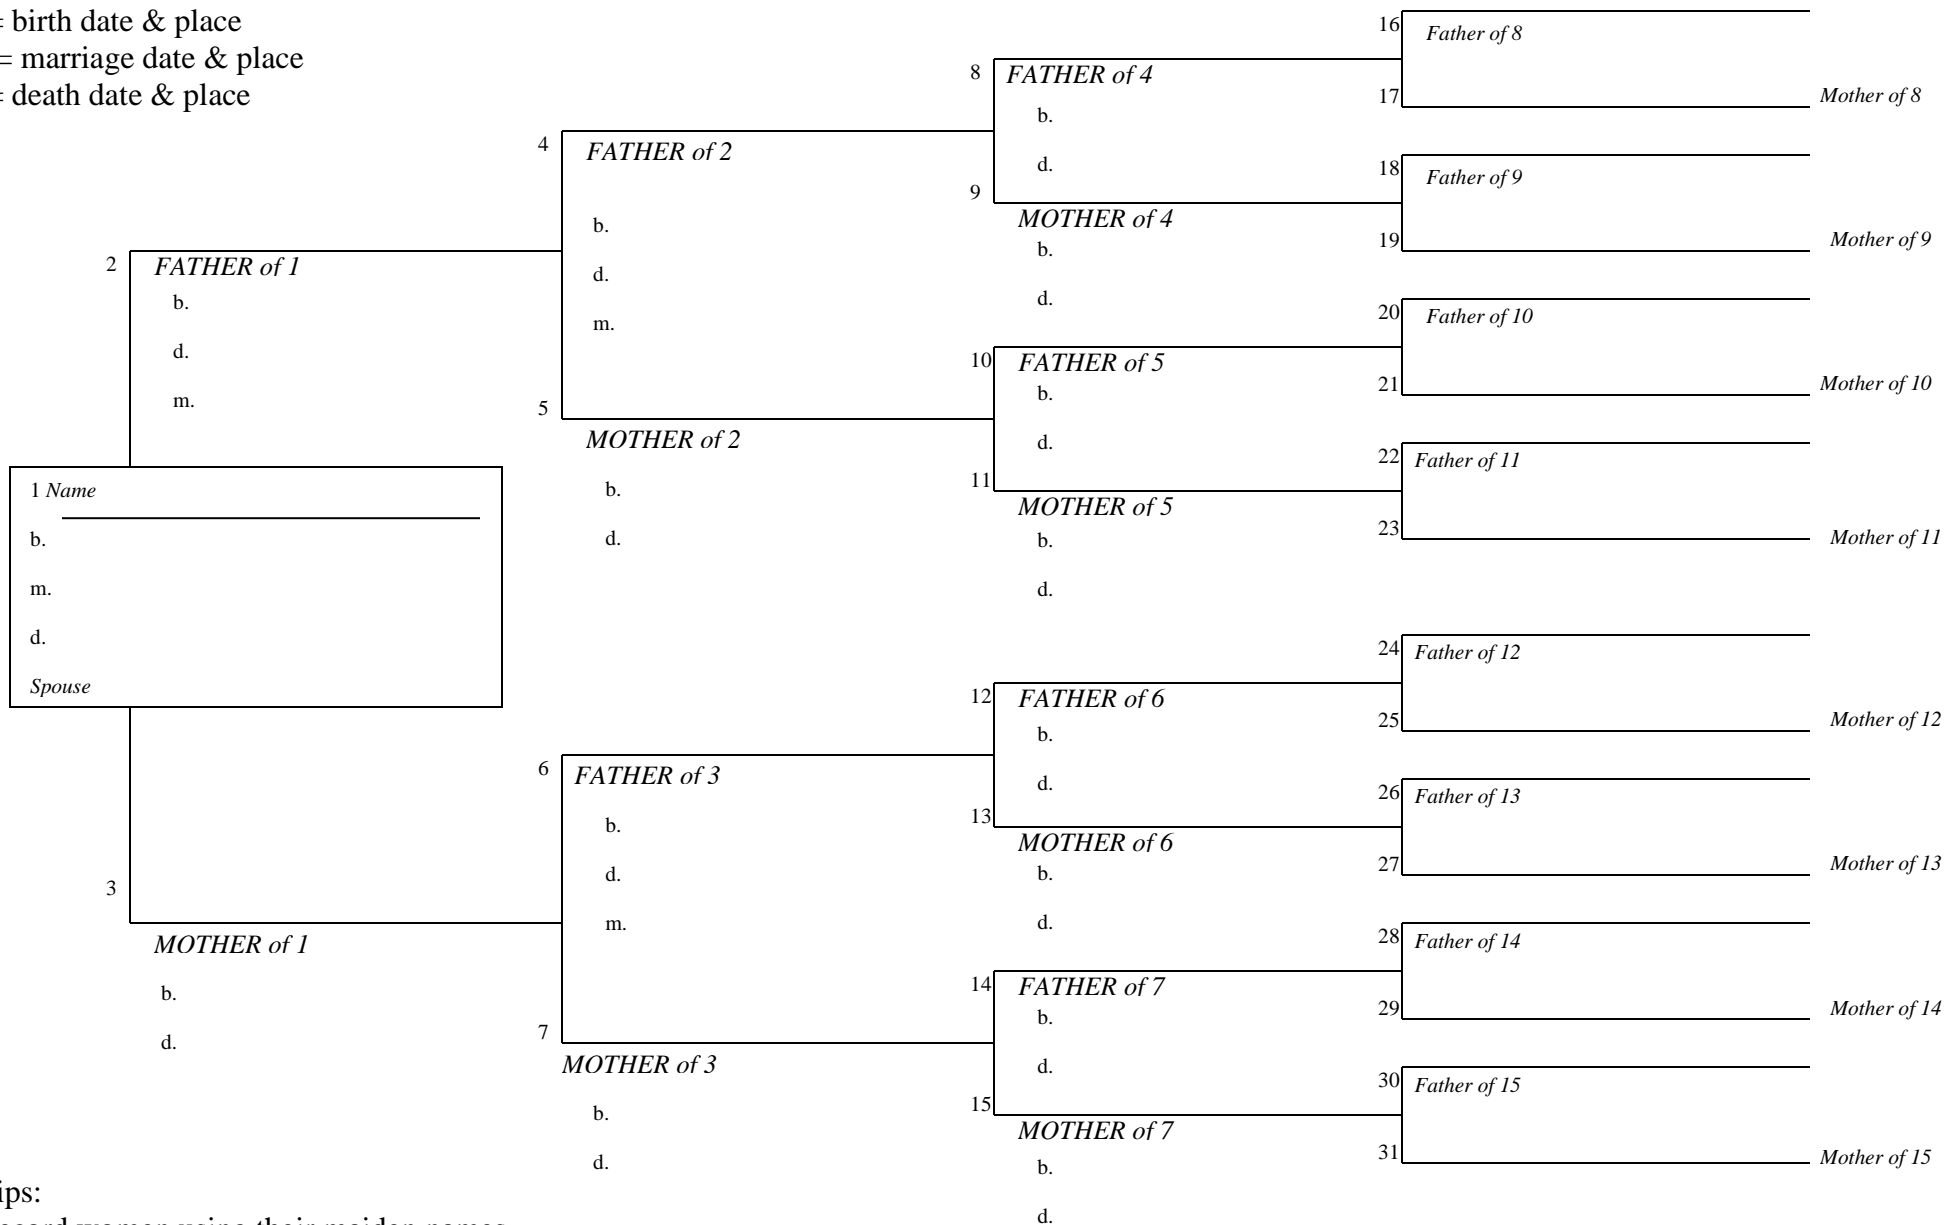

# Five-Generation Ancestor Chart

McHenry County Illinois  
Genealogical Society

Chart No. \_\_\_\_\_

Write names as: Emma Sarah CUNNINGHAM

Write dates as: 25 May 1898

www.mcigs.org

b= birth date & place

m= marriage date & place

d= death date & place

## Tips:

Record women using their maiden names.

Record places in order of smallest to largest units.

(Chicago, Cook County, Illinois, USA)

Compiled by:

\_\_\_\_\_